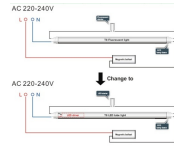

Litegear LED Röhre Performance Grow 1500 23-RED-BLUE

Produktinformationen "Litegear LED Röhre Performance Grow 1500 23-RED-BLUE"

LED tube for flowers and plants

Litegear® T8 LED tube with special red and blue LED chips for better flower and plant growth. Length and design equal to conventional glass tube for base G13 with one-sided infeed. Not suitable for luminaires with electronic ballasts.

Technische Daten:

Farbkonsistenz (SDCM):	6
Leistungsaufnahme:	23 W
elektrischer Leistungsfaktor (PF):	0.95
Lebensdauer:	>50.000 h L70/B50
Schaltzyklen:	>30.000
Zündzeit:	<0,5 s
Umgebungstemperatur:	0°C - 35°C
Gehäusematerial:	Aluminium
Maße (ØxH)	26x1500 mm
Nettogewicht:	296 g
Garantie	2 Jahre