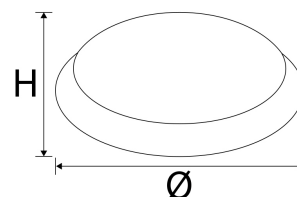

Ostrea 24-830-1670LM

Technical Details:

Luminous Flux:	1670 lm
LED Output:	24 W
Light Yield:	70 lm/W
Light Temperature:	2800 K
Light Color:	warmwhite
Color Rendering Index:	≥80 Ra
Color Consistency (SDCM):	<4
Beam Angle:	120 °
Light Emission:	downward
LED-Chip:	SMD 5630
Ignition Time:	<1 s
Input Current:	AC 110 - 240V, 50/60Hz
Power Consumption:	24 W
Contains Driver:	✓
Power Factor (PF):	>0.9
Input Driver:	terminal
CC/CV:	CC
Input Lamp:	cable with flying leads
Switching Cycles:	>50.000
Ambient Temperature (TA):	-20°C - 40°C

Dimensions:	395x113 mm
Mounting:	ceiling,wall
Montageart:	surface mounted
IP Class:	20
Housing Color	white
Housing Material:	steel
Coating:	lacquered
Cover:	opal
Net Weight:	1280 g
Type of Packaging:	box
Dimensions of Packaging:	440x430x120
Weight incl. Packaging:	1.8 kg
Content Master Package:	5
Dimensions of Master Package:	640x480x480 mm
Weight Master Package:	10,3 kg
Product Line:	Advance Line
Warranty	2 years
Operating Hours:	35.000 h L80/B20
Disposal Obligation:	✓
Customs Tariff Number:	9405499090
Certifications	CE
Barcode:	4250557802800