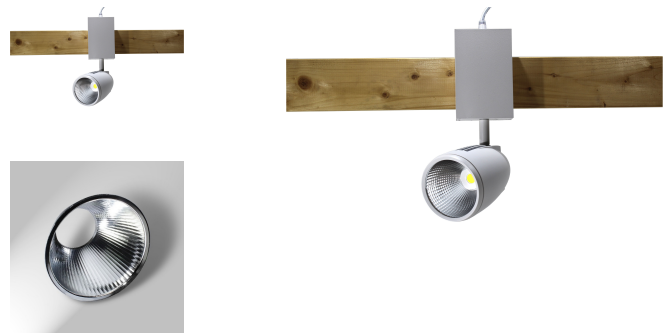

Performa Furniture 36/36-830-3280LM

Product information "Performa Furniture 36/36-830-3280LM"

LED Tracklight with hook for furniture stores

The new Litegear® Performa furniture is designed to fit perfect in furniture stores. Performa is able to replace conventional halogen or discharge tracklights. Performa now has better performance in light output and a lower price due to a more efficient assembling process. The housing and heatsink is now made of one aluminum diecast part for better heat dissipation. They are very energy friendly and can save up 60% of energy costs. By the low power consumption and the high life expectancy it concerns a "Green Energy technology" product. Litegear® Performa furniture are available with different power and different colour temperatures.

The innovative internal heatsink will not collect much dust and fluff, hence heat dissipation will be perfect even after years of intensive use. You can choose from different housing colors: white, silver or black.

Performa stands for perfect design, high efficiency and great performance

Technical Details:

Luminous Flux	3280 lm
Light Yield:	89 lm/W
Light Temperature:	3000 K
Color Rendering Index (CRI)	≥80 Ra
Power Consumption:	37 W
Power Factor (PF):	0.9
Operating Hours:	>50.000 h L70/B50
Switching Cycles:	>50.000
Ignition Time:	<1 s
Ambient Temperature (TA):	-20°C - 45°C
Housing Material:	aluminum
Housing Color	white
Coating:	powder-coated
Pivot Range pan:	330 °
Pivot Range tilt:	90 °
Net Weight:	1505 g
Warranty	3 years