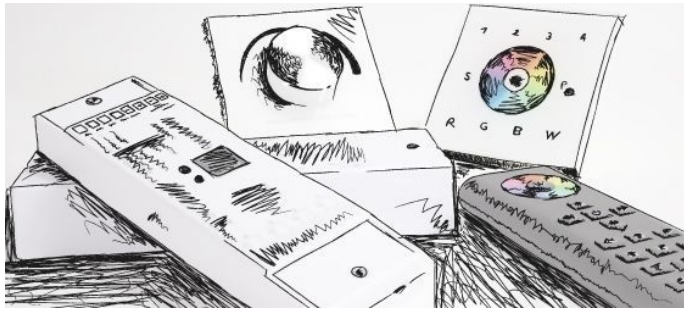

Element HR QUADRO RGBW RF 43

Product information "Element HR QUADRO RGBW RF 43"

CONTROLS / ELEMENT SERIES

To comfortable control of LED Strips and Low-Voltage lights, we offer various Systems..You can choose between Wifi or DMX connection and benefit from the respective advantages.

HR QUADRO RGBW RF 43

The Litegear Element Wireless Remote Control is a 4-channel (RGBW) remote control. The color could be changed via touching of the sensitive Color wheel. Turn the white color on or off by press the "W" key.

4 zones can be selected via 1-4 buttons. The brightness is adjusted over the small and large "Sun" symbol, 3 scenes can be saved. The range of remote control is 20m in free space.For the remote control, you need a suitable converter.

Properties:

- Built- in programs with break function
- Colorfade (Rainbow) with 10 Speeds
- RGB or RGBW mode
- Brightness control of each color
- Synchronization of color runs
- Up to 8 remote controls can be combined / connected
- Power supply: 3X1.5V AAA battery (not included)
- Wall bracket: included

Technical Details:

Ambient Temperature (TA):	-10°C - 40°C
Housing Material:	plastic
Housing Color	black
Zones:	4
Scenes:	3
Channels:	4
Dimming:	1-100%
Programs:	10 mit Pausenfunktion
Transmission Frequency:	433/868Mhz
Dimensions	120x55x17 mm
Net Weight:	62 g
Warranty	2 years

Information and Downloads: