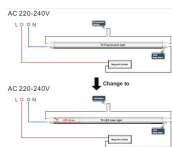

## Technical Details:

Luminous Flux:	3000 lm
LED Output:	23 W
Light Yield:	130 lm/W
Light Temperature:	4000 K
Light Color:	neutralwhite
Color Rendering Index:	≥80 Ra
Color Consistency (SDCM):	<3
Beam Angle:	135 °
LED-Chip Manufacturer:	Epistar
Ignition Time:	<0,5 s
Input Current:	AC 220 - 240V, 50Hz
Power Consumption:	23 W
Contains Driver:	✓
Power Factor (PF):	>0.95
Switching Cycles:	>40.000
Ambient Temperature (TA):	-20°C - 50°C

Dimensions:	26x1500 mm
Length of Tube:	1500 mm
Socket:	G13
Rotating Socket:	✓
IP Class:	20
Cover:	frosted
Net Weight:	584 g
Type of Packaging:	box
Weight incl. Packaging:	0.587 kg
Content Master Package:	25
Dimensions of Master Package:	1650x200x210 mm
Product Line:	Advance Line
Warranty	3 years
Operating Hours:	50.000 h L70/B20
Disposal Obligation:	✓
Customs Tariff Number:	9405499090
Certifications	CE
Barcode:	4250557809700