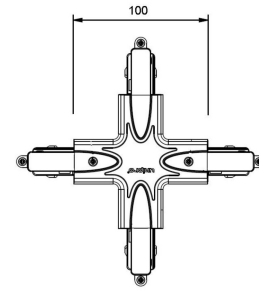

Unipro Kreuzverbinder

Technical Details:

Information and Downloads:

Housing Color	white
Type:	x-piece
Connection:	electrical
Content Master Package:	2
Certifications	CE
Barcode:	6438378023996