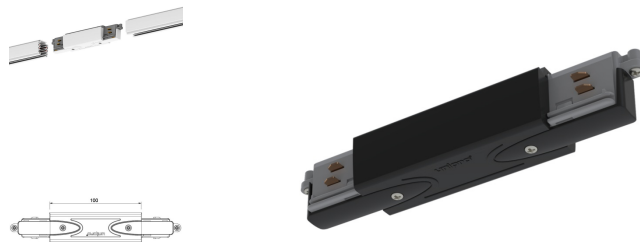

Unipro Mitteleinspeiser

Product information "Unipro Mitteleinspeiser"

Technical Details:

Housing Material:	class VO polycarbonate
Housing Color	black
Dimensions	180x30x34 mm
Net Weight:	110 g

Information and Downloads: