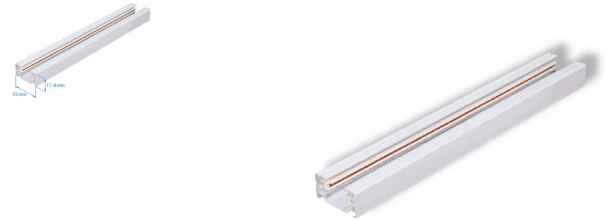

## Product information "Powerrail"

Single Phase track rail

The Litegear® Powerrail is a single-phase track rail and serves as a supporting structure and power supply for single-phase track lights. The rail is supplied preassembled including feeder and end cap. The rail is available in white and silver.

- Supply voltage: 200-240V
- Housing material: aluminum
- Color: white
- Dimensions: 200 x 3.5 x 2cm
- also available in 100cm length

## Technical Details:

|               |               |
|---------------|---------------|
| Housing Color | white         |
| Dimensions    | 2000x35x20 mm |
| Net Weight:   | 723 g         |

Information and Downloads: