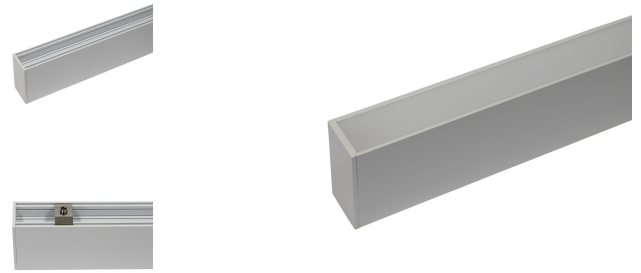

# DURATA LINE 30-840-3600LM WFL

## Product information "DURATA LINE 30-840-3600LM WFL"

Linear Office LED light line system

Durata Line is a modular LED light line system for offices, schools and retail spaces. The lights can be fastened directly to the ceiling with clips or suspended using steel cable sets. Durata Line is available in different versions such as different beam angles, light colors and optimized glare control, for example for computer workstations. Available housing colors: black or white

Technical specifications:

- modular light line system for Office, shop or schools
- High energy savings through high system efficiency of up to 105 lumens / watt
- optionally also available with dimmable drivers
- eye-friendly optics with optimized glare control UGR < 19 and flicker-free light

### Technical Details:

Luminous Flux	3600 lm
Light Yield:	120 lm/W
Light Temperature:	4000 K
Color Rendering Index (CRI)	≥80 Ra
Color Consistency (SDCM):	4
Power Consumption:	30 W
Operating Hours:	>50.000 h L80/B20
Switching Cycles:	>100.000
Ignition Time:	<0,5 s
Ambient Temperature (TA):	-10°C - 40°C
Housing Material:	aluminum
Housing Color	white
Coating:	powder-coated
Dimensions	1550x50x95 mm
Net Weight:	2765 g
Warranty	5 years