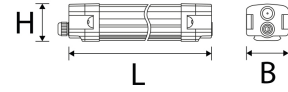

VERSALINK Einspeiser

Technical Details:

Input Current:	AC 220-240V, 50/60Hz
CC/CV:	CC
Ambient Temperature (TA):	-20°C - 45°C
Storage Temperature:	-20°C - 55°C

Housing Color	white
Product Line:	Advance Line
Warranty	2 years
Customs Tariff Number:	9405409990
Certifications	CE
Barcode:	4250557819679
Einspeiseadapter 230V 7-adrig	