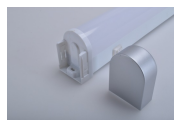

Spila MKII, Endkappe chrome

Product information "Spila MKII, Endkappe chrome"

LED Mirrorlight

Spila is a stylish LED mirror light from Litegear®. Waterproof version, perfect for bathrooms and dressing rooms. Spila has a sleek and timeless shape and is made of splash proof plastic. The opal light cover has a wide light distribution and a low glare rate. Spila is available in different length and in different CCT light colors. We can offer this nice luminaire also with an integrated German Schuko power socket. Long lifespan due to LED chip technology. High luminous flux. Integrated power supply and easy installation with included screws and dowels for wall installation.

Technical Details:

Color Consistency (SDCM):	6
Ignition Time:	<1 s
Ambient Temperature (TA):	-10°C - 40°C
Housing Material:	plastic
Housing Color	chrome
Net Weight:	23 g
Warranty	3 years

Information and Downloads: