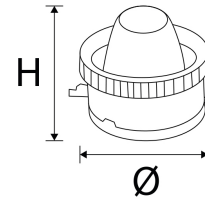

Varia LED-Modul 931-2200-4000lm Exciting Color for Fashion

Technical Details:

Luminous Flux:	4000 lm
LED Output:	40 W
Light Yield:	95 lm/W
Light Temperature:	3100 K
Light Color:	warmwhite
Color Rendering Index:	≥92 Ra
Color Consistency (SDCM):	<3
LED-Chip Manufacturer:	Samsung
LED-Chip:	COB
Number of LED:	1
Ignition Time:	<0,5 s
Power Consumption:	42 W
Output of Driver:	DC 32-42V, 575-1050mA
CC/CV:	CC
Input Lamp:	Rotary contact
Switching Cycles:	>100.000
Ambient Temperature (TA):	-10°C - 40°C
Storage Temperature:	-20°C - 55°C

Dimensions:	50x44 mm
IP Class:	20
Housing Color	white
Housing Material:	Aluminium+PC
Cover:	clear
Net Weight:	48 g
Dimensions of Packaging:	140x140x1
Weight incl. Packaging:	0.049 kg
Content Master Package:	100
Dimensions of Master Package:	285x285x220 mm
Weight Master Package:	7 kg
Product Line:	Premio Line
Warranty	3 years
Operating Hours:	50.000 h L70/B50
Customs Tariff Number:	8539510000
Certifications	CE,LM80,ERP
Barcode:	4250557821627
COB-LED-Modul für Varia	