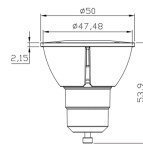

LENSEO PAR16 GU10 6,5-927-500LM

Product information "LENSEO PAR16 GU10 6,5-927-500LM"

Litegear® Retrofit GU10 LED lamp

- The perfect replacement for conventional 50W halogen lamps with GU10 base
- Best color rendering: > 90% and optimized red color rendering R9 (red) > 50%
- Different beam angles available: 13 °, 36 °
- Perfect for outdoor lights thanks to the narrow beam angle for effect lighting on facades.
- Dimmable via leading / trailing edge dimmer
- Low energy costs, long life cycle and low maintenance costs

Technical Details:

Luminous Flux	500 lm
Light Yield:	79 lm/W
Light Temperature:	2700 K
Color Rendering Index (CRI)	≥92 Ra
Color Consistency (SDCM):	3
Power Consumption:	6 W
Power Factor (PF):	0.9
Operating Hours:	>35.000 h L80/B20
Switching Cycles:	>20.000
Ignition Time:	<0,5 s
Ambient Temperature (TA):	-20°C - 40°C
Energy Efficiency Class:	F
Housing Material:	aluminum
Housing Color	black
Coating:	lacquered
Dimensions	50x54 mm
Net Weight:	71 g
Warranty	3 years