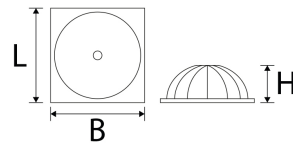

CIELLA Deckeneinbauring 245-275mm Auschnitt

Technical Details:

Information and Downloads:

Dimensions:	285x64 mm
Installation Depth:	161 mm
Cut-Out Dimensions:	250-270 mm
Mounting:	Decke
Montageart:	recessed
IP Class:	20
Housing Color	white
Housing Material:	aluminum
Coating:	lacquered
Net Weight:	471 g
Type of Packaging:	box
Weight incl. Packaging:	617 kg
Content Master Package:	10
Dimensions of Master Package:	612x420x315 mm
Weight Master Package:	10 kg
Product Line:	Advance Line
Warranty	5 years
Disposal Obligation:	✓
Customs Tariff Number:	9405499090
Certifications	CE,D
Barcode:	4250557824123
Deckenring zu Ciella LED-Modul 285mm	
modulare Bauweise, kombinierbar mit LED-Modul 30W	