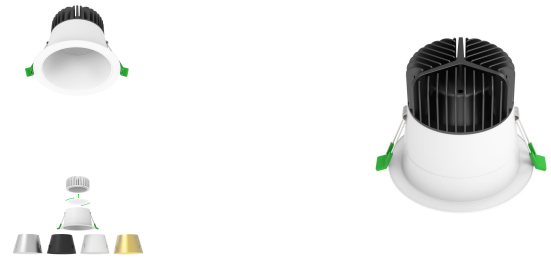

CIELLA MEDI Deckeneinbauring 90-100mm Ausschnitt

Product information "CIELLA MEDI Deckeneinbauring 90-100mm Ausschnitt"

LED downlight ring

Ciella Media recessed ceiling ring to adapt the optional Ciella LED-Modul: 110mm, for cutouts 90-100mm

Description of Ciella LED unit / system:

Litegear® Ciella LED module for combination with different ceiling mounting rings from 110 to 160mm in diameter. LED unit with switchable light colour: 2700, 3000, 3500, 4000 Kelvin using a switch. High system efficiency >120lm/W, thus Bafa eligible for refurbishment of existing buildings. Pluggable LED power supply with removable terminal box for through-wiring. The Ciella Medi system is a lighting system for the renovation of ceiling openings of different sizes. You will receive 3 different ceiling rings for 90-110mm, 115-125mm, 140-150mm ceiling cut-outs. For this Outer ring you need additional the interchangeable reflector inlay. It is available in white, black, chrome and gold. The LED module is turned onto the ceiling rings without tools. Power selectable LED driver from 7-15W in 4 steps.

Areas of application: Refurbishment of built-in lights with energy-saving lamps. once or twice 8-26W CFL G23/G24.

Corridors, offices, sales areas, walkways, hotels, sanitary areas, changing rooms, warehouses, ancillary rooms, restaurants, canteens

Technical Details:

Housing Material:	aluminum
Housing Color	white
Coating:	lacquered
Dimensions	110x54 mm
Cut-Out Dimensions	90-100 mm
Net Weight:	120 g
Warranty	3 years

Information and Downloads: