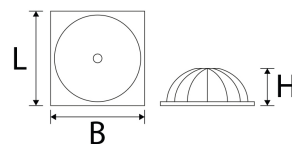

CIELLA MEDI Deckeneinbauring 90-100mm Ausschnitt

Technical Details:

Information and Downloads:

Dimensions:	110x54 mm
Cut-Out Dimensions:	90-100 mm
Mounting:	Decke
Montageart:	recessed
IP Class:	20
Housing Color	white
Housing Material:	aluminum
Coating:	lacquered
Net Weight:	120 g
Type of Packaging:	box
Weight incl. Packaging:	0.123 kg
Content Master Package:	1000
Dimensions of Master Package:	570x480x280 mm
Weight Master Package:	12,55 kg
Product Line:	Advance Line
Warranty	3 years
Disposal Obligation:	✓
Customs Tariff Number:	9405499090
Certifications	CE
Barcode:	4250557827452
Deckenring zu Ciella Medi LED-Modul 110mm	
ohne Reflektoreinsatz	
modulare Bauweise, kombinierbar mit LED-Modul 15W	