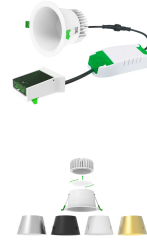

CIELLA MEDI LED-Unit 14-827/840-WH 1570lm IP44

Product information "CIELLA MEDI LED-Unit 14-827/840-WH 1570lm IP44"

LED downlight module

Litegear® Ciella LED module for combination with different ceiling mounting rings from 110 to 160mm in diameter. LED unit with switchable light colour: 2700, 3000, 3500, 4000 Kelvin using a switch. High system efficiency max. 120lm/W, thus Bafa eligible for refurbishment of existing buildings. Pluggable LED power supply with removable terminal box for through-wiring. The Ciella system is a lighting system for the renovation of ceiling openings of different sizes. You will receive 3 different ceiling rings for 90-100mm, 115-125mm and 140-150mm ceiling cut-outs. The LED module is turned onto the ceiling rings without tools. Power selectable LED driver 7, 10, 12, 15W in 4 steps.

Areas of application: Refurbishment of built-in lights with energy-saving lamps. 8-26W CFL G23/G24.

Corridors, offices, sales areas, walkways, hotels, sanitary areas, changing rooms, warehouses, ancillary rooms, restaurants, canteens

Technical Details:

Luminous Flux	1570 lm
Light Yield:	120 lm/W
Light Temperature:	2700, 3000, 4000 K
Color Rendering Index (CRI)	≥80 Ra
Color Consistency (SDCM):	5
Power Consumption:	8, 10, 12, 14 W
Power Factor (PF):	0.9
Operating Hours:	>54.000 h L80/B50
Switching Cycles:	>30.000
Ignition Time:	<0,5 s
Ambient Temperature (TA):	-20°C - 45°C
Housing Material:	Aluminium+PC
Housing Color	white
Coating:	lacquered
Dimensions	75x41 mm
Net Weight:	280 g
Warranty	3 years