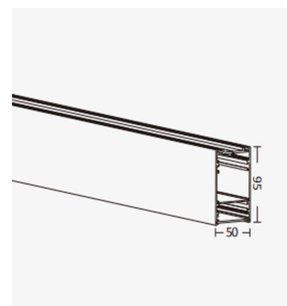

DURATA LINE 80-RGBW-WFL DMX512 Control 8000lm

Technical Details:

Luminous Flux:	8000 lm
LED Output:	80 W
Light Yield:	120 lm/W
Light Temperature:	3000 K
Light Color:	RGBWW
Color Rendering Index:	≥90 Ra
Color Consistency (SDCM):	<3
Beam Angle:	101 °
Unified Glare Rating (UGR):	<22
Light Emission:	downward
Dimmable:	✓
Method of Dimming:	DMX
LED-Chip Manufacturer:	Sanan
LED-Chip:	SMD 5050
Ignition Time:	<0,5 s
Input Current:	AC 200-240V, 0,4mA, 50/60Hz
Power Consumption:	80 W
Contains Driver:	✓
Driver Manufacturer:	Boke
Power Factor (PF):	>0.95
Input Driver:	lighting track
Output of Driver:	DC 24V, 1500mA
CC/CV:	CC
Output Current Adjustable:	✓
Input Lamp:	Power rail
Switching Cycles:	>100.000
Electrical Protection Class:	II
Ambient Temperature (TA):	-25°C - 35°C

Dimensions:	2800x50x60 mm
Mounting:	Decke
Montageart:	surface mounted
IP Class:	20 (20 room side)
IK Code:	05
Housing Color:	white
Housing Color (RAL Code):	similar 9016
Housing Material:	aluminum
Coating:	powder-coated
Special Feature of Housing:	modular
Cover:	opal
Net Weight:	4000 g
Type of Packaging:	box
Dimensions of Packaging:	2820x60x140
Weight incl. Packaging:	5 kg
Content Master Package:	4
Dimensions of Master Package:	2820x60x140 mm
Weight Master Package:	20 kg
Product Line:	Advance Line
Warranty:	5 years
Operating Hours:	50.000 h L80/B50
Disposal Obligation:	✓
Customs Tariff Number:	9405219090
Certifications:	CE
Barcode:	4250557826967
Elegante Lichtlinienleuchte z.B. für Aerobicräume	
Mio. von Farben generierbar über RGBWW	
Farbmischung und Dimmung über DMX512 4Ch.	