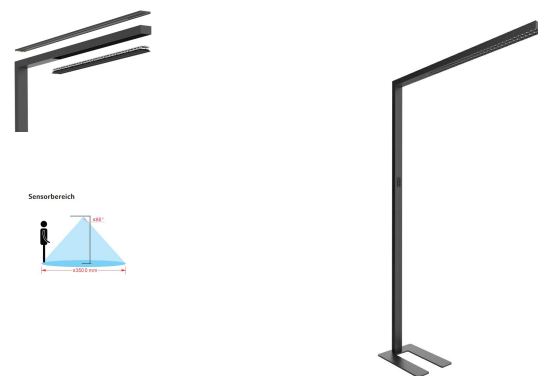

# Arbora Vario 80-927/950-10400LM Dim Sensor

## Product information "Arbora Vario 80-927/950-10400LM Dim Sensor"

Elegant LED office floor lamp with dimmer, sensor and variable color temperature

The Arbora by Litegear is a very stylish floor lamp for perfect illumination of desks and computer workstations. Its unique optical design ensures perfect glare control with a UGR value of 6. The light distribution is 20W direct and 60W indirect.

The direct and indirect lightlevel can be dimmed separately and the light color can be adjusted to the demand and emotion of the user individually and continuously from warm white to daylight!

The built-in occupancy detector not only monitors the presence of persons but also permanently regulates the set brightness at the workplace via the built-in daylight sensor to 500 Lux. If you leave the desk for an extended period of 20 minutes the light will dim down to 20% and after another 10 minutes will switch off. The light will automatically switch on again when you return. Arbora is made of high quality aluminum and up to 10 lights can be connected to a standard 10A power outlet. The steel base has a cutout so that the light can also be positioned in the area of table legs. With its simple, stylish design, Arbora is a luminaire highlight for every executive floor and with its high system efficiency of up to 130 lumens / watt a true power-saving miracle!

## Technical Details:

Luminous Flux	10400 lm
Light Yield:	130 lm/W
Color Rendering Index (CRI)	≥90 Ra
Color Consistency (SDCM):	4
Power Consumption:	80 W
Power Factor (PF):	0.95
Operating Hours:	>50.000 h L80/B10
Switching Cycles:	>200.000
Ignition Time:	<0,5 s
Ambient Temperature (TA):	-20°C - 40°C
Housing Material:	aluminum
Housing Color	black
Coating:	powder-coated
Dimensions	1269x64x2028 mm
Net Weight:	11850 g
Warranty	5 years