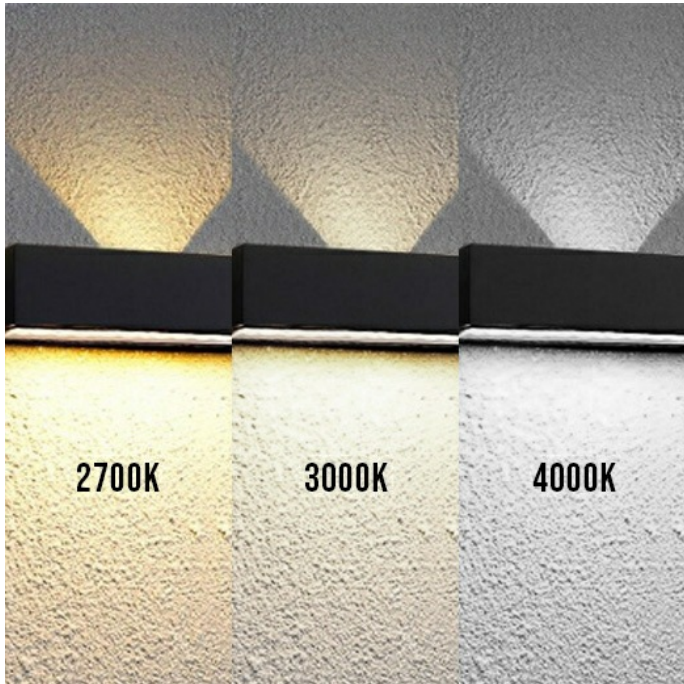

Yola Brick Wall Light 300-15W-CCT Select BK 1100lm Triac Dim IP65

Product information "Yola Brick Wall Light 300-15W-CCT Select BK 1100lm Triac Dim IP65"

LED outdoor wall light

Litegear® Yola Brick is a stylish LED wall luminaire made from aluminum with a timeless, squared, stylish design. Due to longlife and efficient LED Technology user benefit from very low maintenance and energy consumption costs. Bidirectional up and down lightbeams.

Switchable CCTs: 2700K, 3000K, 4000K. Can be used inside and outside due to IP65 level.

Applications:

- walls and facades
- entrance hall, staircase
- corridor

Technical Details:

| | |
|-----------------------------|-------------------|
| Luminous Flux | 1100 lm |
| Light Yield: | 73 lm/W |
| Light Temperature: | 2700,3000,4000 K |
| Color Rendering Index (CRI) | ≥80 Ra |
| Color Consistency (SDCM): | 5 |
| Power Consumption: | 15 W |
| Power Factor (PF): | 0.9 |
| Operating Hours: | >50.000 h L70/B50 |
| Switching Cycles: | >100.000 |
| Ignition Time: | <1 s |
| Ambient Temperature (TA): | -20°C - 45°C |
| Housing Material: | aluminum |
| Housing Color | black |
| Coating: | powder-coated |
| Dimensions | 300x100x60 mm |
| Net Weight: | 1127 g |
| Warranty | 3 years |