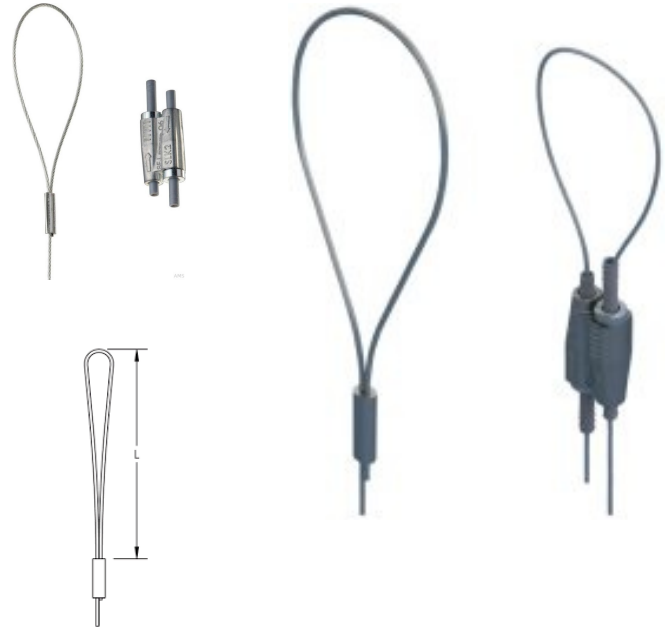

Xona Maxima Basic Easy Link 5m mit Schlaufe

Product information "Xona Maxima Basic Easy Link 5m mit Schlaufe"

Suspension rope for LED linear light system

Adjustable Steel rope with hook for steel roofs and loop connector for pendant installation of Litegear® Xona maxima Basic linear trunking system in combination with Clip and steel wire with loop for ceiling hooks. Very fast installation way and easy adjust. All brackets are simply clicked on the trunking. A maximum suspension span of 5m ensures quick and easy installation with fewer suspension points.

Technical Details:

steel rope: 2mm
cord length: 5m
quick adjustment: yes
max. load: 20kg

Technical Details:

Housing Material:	steel
Housing Color	silver
Dimensions	2x3000 mm
Net Weight:	97 g

Information and Downloads: