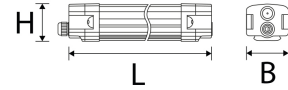

VERSALINK MKII Einspeiser Veko? alte Version

Technical Details:

Input Current:	AC 220-240V, 50/60Hz
CC/CV:	CC
Ambient Temperature (TA):	-20°C - 45°C
Storage Temperature:	-20°C - 55°C

Housing Color	white
Product Line:	Advance Line
Warranty	5 years
Customs Tariff Number:	8536909500
Certifications	CE
Barcode:	4250557825236
Einspeiseadapter 230V 7-adrig	