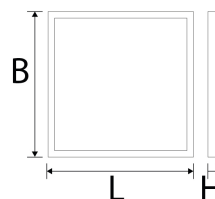

Cetara RGBW Square 6262 48-RGBW

Technical Details:

Luminous Flux:	3000 lm
LED Output:	48 W
Light Yield:	63 lm/W
Light Temperature:	3000 K
Light Color:	RGBW
Color Rendering Index:	≥80 Ra
Color Consistency (SDCM):	<5
Beam Angle:	120 °
Unified Glare Rating (UGR):	<22
Light Emission:	downward
LED-Chip Manufacturer:	Epistar
LED-Chip:	SMD 5050
Number of LED:	196
Ignition Time:	<0,5 s
Power Consumption:	48 W
Output of Driver:	DC 24V, 2000mA
CC/CV:	CV
Input Lamp:	cable with flying leads
Switching Cycles:	>50.000
Ambient Temperature (TA):	-20°C - 60°C

Dimensions:	620x620x12 mm
Mounting:	Decke
Montageart:	recessed
IP Class:	20
Housing Color	white
Housing Material:	aluminum
Coating:	lacquered
Cover:	opal
Net Weight:	3548 g
Type of Packaging:	box
Dimensions of Packaging:	695x660x40
Weight incl. Packaging:	4.045 kg
Content Master Package:	6
Dimensions of Master Package:	675x260x705 mm
Weight Master Package:	24,5 kg
Warranty	3 years
Operating Hours:	50.000 h L80/B20
Disposal Obligation:	✓
Customs Tariff Number:	94051190
Certifications	CE
Barcode:	4250557819310
RGB + warmwhite	
dimmbar über externen Treiber 24V DC	
passende Netzteile und DMX Konverter im Sortiment	
power supplies + converter see accessories	