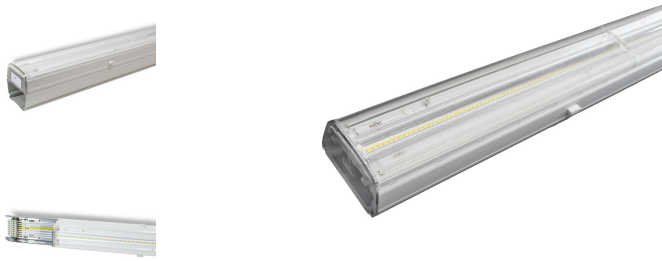

Xona Maxima Basic Unit 240FL 70/150-840-28500LM 190lm/W Dali Dim

Watt	mAmp
70	350
80	400
90	450
100	500
110	550
120	600
130	650
140	700
150	750

Technical Details:

Luminous Flux:	28500 lm
Light Yield:	190 lm/W
Light Temperature:	4000 K
Light Color:	neutralwhite
Color Rendering Index:	≥80 Ra
Color Consistency (SDCM):	<6
Beam Angle:	90 °
Unified Glare Rating (UGR):	<22
Light Emission:	downward
Dimmable:	✓
Method of Dimming:	DALI,Push-Dim
LED-Chip Manufacturer:	Ebright
LED-Chip:	SMD 2835
Number of LED:	552
Ignition Time:	<0,5 s
Input Current:	AC 180-264V, 50/60Hz, DC 180-264V
Power Consumption:	Power Select (70, 90, 110, 130, 150W W)
Contains Driver:	✓
Driver Manufacturer:	Lifud
Power Factor (PF):	>0.98
Input Driver:	terminal
Output of Driver:	DC 55-80V
CC/CV:	CC
Output Current Adjustable:	✓
Input Lamp:	plug connector
Switching Cycles:	>50.000
Electrical Protection Class:	I

Dimensions:	2401x70x39,4 mm
Mounting:	ceiling,wall
Montageart:	surface mounted
IP Class:	40
IK Code:	03
Housing Color	white
Housing Color (RAL Code):	similar 9016
Housing Material:	aluminum
Coating:	coated
Cover:	clear
Net Weight:	2500 g
Type of Packaging:	none
Weight incl. Packaging:	2.8 kg
Content Master Package:	10
Dimensions of Master Package:	2470x430x210 mm
Weight Master Package:	28 kg
Product Line:	Advance Line
Warranty	5 years
Operating Hours:	50.000 h L80/B10
Disposal Obligation:	✓
Customs Tariff Number:	9405119090
Certifications	CE,TÜV,ENEC,LM80
Barcode:	4250557826936
Output Select:	70, 90, 110, 130, 150W
	max. 190 Lumen/Watt
	240cm Länge, Alugehäuse
	Dali 2.0 Push Dim