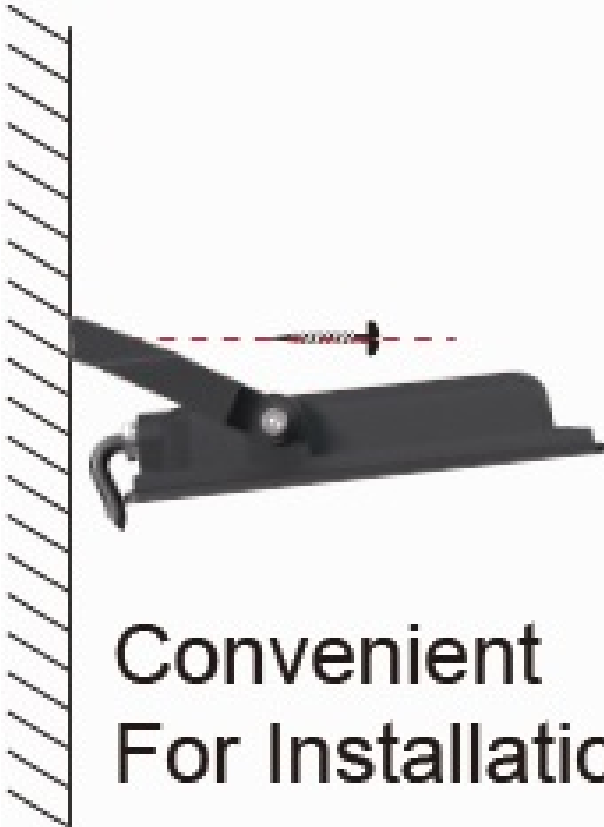

Lunara Clou 120-200/830-850-30000lm BEG 150lm/W max.

Installation Method

Convenient
For Installation

Product information "Lunara Clou 120-200/830-850-30000lm BEG 150lm/W max."

Smart LED Flood Light

Litegear® Lunara Clou is a compact LED outdoor floodlight with an excellent performance to price ratio. High Efficiency 140-150 Lumen/Watt. Due to the use of aluminum diecast housing, Lunara has an excellent thermal management and weather resistance. Lunara Clou is the perfect solution for use in factories, gardens, parking area, architectural applications or mobile for construction work. You can use it permanently outside in rough environment conditions. We use very efficient SMD3030 LED chips with a high light output. SMD chips have an optimized heat dissipation to guarantee a long lifespan. Lunara floodlights are perfect to exchange traditional halogen R7s floodlights and metal halide lamps. They can save up to 90% electricity costs. A quick Return on Investment is guaranteed.

- A unique and helpful feature is the power select function and the switchable light colour CCT select. A great "OneFitAll®" Product

Technical Details:

Luminous Flux	30000 lm
Light Yield:	150 lm/W
Light Temperature:	3000, 4000, 5000 K
Color Rendering Index (CRI)	≥80 Ra
Color Consistency (SDCM):	4
Power Consumption:	120, 150, 200 W
Power Factor (PF):	0.95
Operating Hours:	>100.000 h L80/B10
Switching Cycles:	>200.000
Ignition Time:	<0,5 s
Ambient Temperature (TA):	-40°C - 50°C
Housing Material:	aluminum
Housing Color	dunkel silbergrey
Coating:	powder-coated
Pivot Range tilt:	180 °
Dimensions	353x384x59 mm
Net Weight:	3700 g
Warranty	5 years

Information and Downloads:

- internal 5 wire terminal for loop in/out