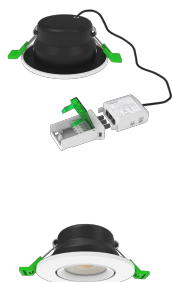

PARAFLECTA SWING Downlight 8-38-827/857-760LM IP65 front

Technical Details:

Luminous Flux:	760 lm
LED Output:	7.5 W
Light Yield:	95 lm/W
Light Temperature:	2700, 3000, 4000, 5700 K
Light Color:	CCT Select
Color Rendering Index:	≥80 Ra
Color Consistency (SDCM):	<4
Beam Angle:	38 °
Light Emission:	downward
Dimmable:	✓
Method of Dimming:	"Triac Phasen-an-/abschnitt"
LED-Chip:	SMD2835
Ignition Time:	<0,5 s
Input Current:	AC 220 - 240V, 0,035mA, 50/60Hz
Power Consumption:	Power Select (5, 8 W)
Contains Driver:	✓
Driver Manufacturer:	Litegear
Power Factor (PF):	>0.85
Input Driver:	terminal
CC/CV:	CC
Output Current Adjustable:	✓
Input Lamp:	plug connector
Switching Cycles:	>50.000
Electrical Protection Class:	II
Loop-Through Cabling:	✓
Ambient Temperature (TA):	-20°C - 45°C
Storage Temperature:	-40°C - 60°C

Dimensions:	90x52 mm
Cut-Out Dimensions:	65 mm
Mounting:	Decke
Montageart:	recessed
Pivot Range tilt:	40 °
IP Class:	43 (65 room side)
IK Code:	10
Housing Color	white
Housing Material:	Aluminium/plastic
Coating:	lacquered
Special Feature of Housing:	schwenkbar
Cover:	Lens
Net Weight:	270 g
Type of Packaging:	box
Dimensions of Packaging:	102x101x101
Weight incl. Packaging:	0.337 kg
Content Master Package:	48
Dimensions of Master Package:	415x315x480 mm
Weight Master Package:	17,2 kg
Product Line:	Advance Line
Warranty	3 years
Operating Hours:	50.000 h L80/B20
Disposal Obligation:	✓
Customs Tariff Number:	9405119090
Certifications	CE,LM80,ERP
Barcode:	4250557824833
Universelles, modulares Downlight, schwenkbar	
inkl. 3 x wechselbare Frontblende: sw, ws, si	
kompatibel mit den meisten Phasen-an-/abschnittsdimm	
compatible with most Triac dimmer	