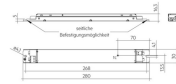

Kompakter, linearer Driver Feuchtraumleuchten