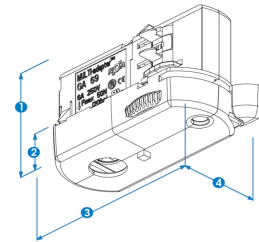

## Technical Details:

Information and Downloads:

Housing Color	black
Type:	power take-off
Connection:	electrical
Content Master Package:	100
Certifications	CE