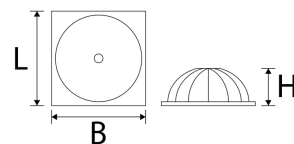

# CIELLA MEDI 135 Deckeneinbauring 115-125mm Ausschnitt

## Technical Details:

Information and Downloads:

Dimensions:	135x54 mm
Cut-Out Dimensions:	115-125 mm
Mounting:	Decke
Montageart:	recessed
IP Class:	20
Housing Color	white
Housing Material:	aluminum
Coating:	lacquered
Net Weight:	143 g
Type of Packaging:	box
Weight incl. Packaging:	0.15 kg
Content Master Package:	100
Dimensions of Master Package:	700x570x240 mm
Weight Master Package:	15,47 kg
Product Line:	Advance Line
Warranty	5 years
Disposal Obligation:	✓
Customs Tariff Number:	9405499090
Certifications	CE
Barcode:	4250557827483
Deckenring zu Ciella Medi LED-Modul 135mm	
ohne Reflektoreinsatz	
modulare Bauweise, kombinierbar mit LED-Modul 15W	