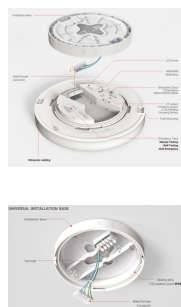

Order number: LG31245EM3

LYONA 335-20/827-840-2500LM CCT-/Power Select Autotest Battery Emergency 270lm

Technical Details:

Luminous Flux:	2500 lm
LED Output:	22.5 W
Light Yield:	120 lm/W
Light Temperature:	2700, 3000, 4000 K
Light Color:	CCT Select
Color Rendering Index:	≥80 Ra
Color Consistency (SDCM):	<3
Beam Angle:	120 °
Unified Glare Rating (UGR):	<19
Light Emission:	downward
Dimmable:	✓
Method of Dimming:	"Power Select"
LED-Chip Manufacturer:	Smalite
LED-Chip:	SMD 2835
Number of LED:	80
Ignition Time:	<0,5 s
Input Current:	AC 220 - 240V, 95mA, 50/60Hz, DC 176-280V
Power Consumption:	Power Select (10,5, 13, 16,7, 22,5 W)
Contains Driver:	✓
Driver Manufacturer:	LMX
Power Factor (PF):	>0.9
Input Driver:	terminal
CC/CV:	CC
Output Current Adjustable:	✓
Input Lamp:	Terminal
Switching Cycles:	>100.000
Electrical Protection Class:	II

Dimensions:	335x69 mm
Cut-Out Dimensions:	310 mm
Mounting:	ceiling,wall
Montageart:	Aufbau + Einbau
IP Class:	65
IK Code:	10
Housing Color	white
Housing Material:	Polycarbonat
Special Feature of Housing:	modularer Aufbau
Cover:	opal
Net Weight:	1300 g
Luminaire Type:	Fluchtwegleuchtung
Testing Facility:	automatischer Selbsttest
Battery Warranty:	3
Discharge Duration:	≥3 h
Battery Type:	LiFePo4
Battery Current:	1500 mA
Battery Charge Duration:	24 h
Initial Charge Duration:	24 h
Charging Power Consumption:	1.5 W
Battery Cell Quantity	1
Luminous Flux in Battery Mode:	270 lm
Type of Packaging:	box
Dimensions of Packaging:	345x345x77
Weight incl. Packaging:	1.62 kg
Content Master Package:	10
Dimensions of Master Package:	715x410x365 mm
Weight Master Package:	17.25 kg