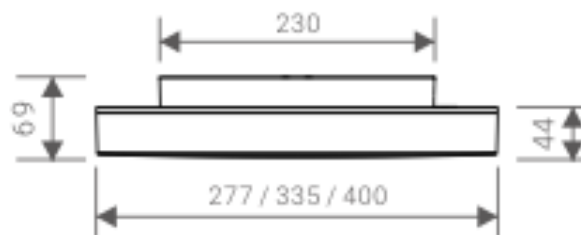

Order number: LG31245EM3

LYONA 335-20/827-840-2500LM CCT-/Power Select Autotest Battery Emergency 270lm

Technical Details:

Luminous Flux:	2500 lm
LED Output:	22.5 W
Light Yield:	120 lm/W
Light Temperature:	2700, 3000, 4000 K
Light Color:	CCT Select
Color Rendering Index:	≥80 Ra
Color Consistency (SDCM):	<3
Beam Angle:	120 °
Unified Glare Rating (UGR):	<19
Light Emission:	downward
Dimmable:	✓
Method of Dimming:	"Power Select"
LED-Chip Manufacturer:	Smalite
LED-Chip:	SMD 2835
Number of LED:	80
Ignition Time:	<0,5 s
Input Current:	AC 220 - 240V, 95mA, 50/60Hz, DC 176-280V
Power Consumption:	Power Select (10,5, 13, 16,7, 22,5 W)
Contains Driver:	✓
Driver Manufacturer:	LMX
Power Factor (PF):	>0.9
Input Driver:	terminal
CC/CV:	CC
Output Current Adjustable:	✓
Input Lamp:	Terminal
Switching Cycles:	>100.000
Electrical Protection Class:	II

Dimensions:	335x69 mm
Cut-Out Dimensions:	310 mm
Mounting:	ceiling,wall
Montageart:	Aufbau + Einbau
IP Class:	65
IK Code:	10
Housing Color	white
Housing Material:	Polycarbonat
Special Feature of Housing:	modularer Aufbau
Cover:	opal
Net Weight:	1300 g
Luminaire Type:	Fluchtwegleuchtung
Testing Facility:	automatischer Selbsttest
Battery Warranty:	3
Discharge Duration:	≥3 h
Battery Type:	LiFePo4
Battery Current:	1500 mA
Battery Charge Duration:	24 h
Initial Charge Duration:	24 h
Charging Power Consumption:	1.5 W
Battery Cell Quantity	1
Luminous Flux in Battery Mode:	270 lm
Type of Packaging:	box
Dimensions of Packaging:	345x345x77
Weight incl. Packaging:	1.62 kg
Content Master Package:	10
Dimensions of Master Package:	715x410x365 mm
Weight Master Package:	17.25 kg