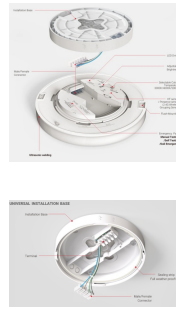

LYONA 400-32/827-840-4000LM CCT-/Power Select DALI D4i Dim

Product information "LYONA 400-32/827-840-4000LM CCT-/Power Select DALI D4i Dim"

Universal surface-mounted luminaire with universal installation base

Lyona has an impressiv service-friendly, modular design; all luminaires are based on a modular installation base. The luminaire can be mounted on walls and ceilings or, using optional spring clamps, partially recessed into the ceiling.