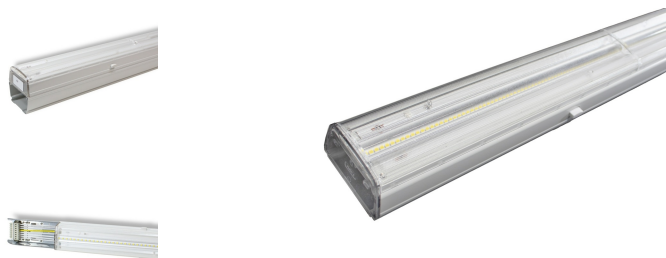

Xona Maxima Basic Unit 240FF 70/150-840-28500LM 190lm/W Dali Dim

Technical Details:

Luminous Flux:	28500 lm
Light Yield:	190 lm/W
Light Temperature:	4000 K
Light Color:	neutralwhite
Color Rendering Index:	≥80 Ra
Color Consistency (SDCM):	<6
Beam Angle:	120 °
Unified Glare Rating (UGR):	<25
Light Emission:	downward
Dimmable:	✓
Method of Dimming:	DALI,Push-Dim
LED-Chip Manufacturer:	Ebright
LED-Chip:	SMD 2835
Number of LED:	552
Ignition Time:	<0,5 s
Input Current:	AC 180-264V, 50/60Hz, DC 180-264V
Power Consumption:	Power Select (70, 90, 110, 130, 150W W)
Contains Driver:	✓
Driver Manufacturer:	Lifud
Power Factor (PF):	>0.98
Input Driver:	terminal
Output of Driver:	DC 55-80V
CC/CV:	CC
Output Current Adjustable:	✓
Input Lamp:	plug connector
Switching Cycles:	>50.000
Electrical Protection Class:	I

Compatible with Emergency ✓

Dimensions:	2401x70x39,4 mm
Mounting:	Decke
Montageart:	surface mounted
IP Class:	40
IK Code:	03
Housing Color	white
Housing Color (RAL Code):	similar 9016
Housing Material:	aluminum
Coating:	coated
Cover:	clear
Net Weight:	2500 g
Type of Packaging:	none
Weight incl. Packaging:	2.8 kg
Content Master Package:	10
Dimensions of Master Package:	2470x430x210 mm
Weight Master Package:	28 kg
Product Line:	Advance Line
Warranty	5 years
Operating Hours:	60.000 h L80/B10
Disposal Obligation:	✓
Customs Tariff Number:	9405119090
Certifications	CE,TÜV,ENEC,LM80
Barcode:	4250557827155
Output Select:	70, 90, 110, 130, 150W
	max. 190 Lumen/Watt
	240cm Länge, Alugehäuse
	Dali 2.0 Push Dim