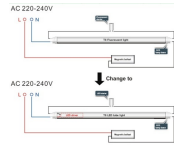

Astrum Line MKIII Röhre 1500 25-830-4000LM

Product information "Astrum Line MKIII Röhre 1500 25-830-4000LM"

LED Tube

Very efficient LED tube to replace traditional T8 fluorescent tubes with G13 sockets. These Litegear® Astrum Line LED tubes are manufactured to the latest European standards. For safety reasons they have power input only from one side and a fuse bridge starter included that has to replace the old starter. These LED tubes have a very high brightness and can save up to 75% of energy compared to the traditional tubes. Very easy to exchange within seconds.

Due to their long lifespan, return on investment will be reached in short time. The Litegear® Astrum Line stands for a greener future and highest security standards. It's time to change! All tubes are available in different color temperatures and different lengths. All Astrum Line LED Tubes can be driven with magnetic ballasts. Electronic ballasts have to be bridged by a professional electrician company.

Technical Details:

Luminous Flux	3000 lm
Light Yield:	150 lm/W
Light Temperature:	4000 K
Color Rendering Index (CRI)	≥80 Ra
Color Consistency (SDCM):	4
Power Consumption:	20 W
Power Factor (PF):	0.95
Operating Hours:	>50.000 h L80/B20
Switching Cycles:	>200.000
Ignition Time:	<0,5 s
Ambient Temperature (TA):	-20°C - 45°C
Housing Material:	aluminum
Housing Color	silver green
Dimensions	26x1512 mm
Net Weight:	366 g
Warranty	5 years