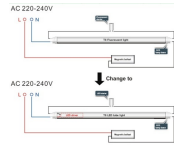

Astrum Line MKIII Röhre 1500 25-860-4000LM

Product information "Astrum Line MKIII Röhre 1500 25-860-4000LM"

LED Tube

Very efficient LED tube to replace traditional T8 fluorescent tubes with G13 sockets. These Litegear® Astrum Line LED tubes are manufactured to the latest European standards. For safety reasons they have power input only from one side and a fuse bridgestarter included that has to replace the old starter. These LED tubes have a very high brightness and can save up to 70% of energy compared to the traditional tubes. Very easy to exchange within seconds.

Due to their long lifespan, return on investment will be reached in short time. The Litegear® Astrum Line stands for a greener future and highest security standards. It's time to change! All tubes are available in different color temperatures and different lengths. All Astrum Line LED Tubes can be driven with magnetic ballasts. Electronic ballasts have to be bridged by a professional electrician company.

Technical Details:

Luminous Flux	4000 lm
Light Yield:	160 lm/W
Light Temperature:	6000 K
Color Rendering Index (CRI)	≥82 Ra
Color Consistency (SDCM):	3
Power Consumption:	25 W
Power Factor (PF):	0.95
Operating Hours:	>50.000 h L70/B20
Switching Cycles:	>100.000
Ignition Time:	<1 s
Ambient Temperature (TA):	-20°C - 45°C
Housing Material:	plastic
Housing Color	white
Dimensions	26x1512 mm
Net Weight:	366 g
Warranty	5 years