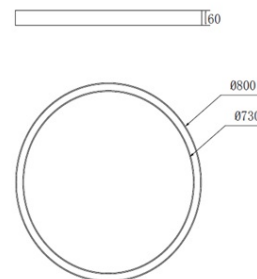

Order number: LG58917WHUPCCT

NOVALOOP Ring Light 150060-80-930/960-8000lm Up/Down Dali Dim

Technical Details:

Luminous Flux:	8000 lm
Light Yield:	110 lm/W
Light Temperature:	3000-6000 K
Light Color:	CCT Select
Color Rendering Index:	≥95 Ra
Color Consistency (SDCM):	<3
Beam Angle:	90 °
Unified Glare Rating (UGR):	<22
Light Emission:	downward
Dimmable:	✓
Method of Dimming:	DALI, Push-Dim
LED-Chip Manufacturer:	Everlight
LED-Chip:	SMD 2835
Number of LED:	702
Ignition Time:	<0,5 s
Input Current:	AC 220 - 240V, 393,1mA, 50/60Hz
Power Consumption:	80 W
Contains Driver:	✓
Driver Manufacturer:	Sunricher
Power Factor (PF):	>0.96
Input Driver:	lighting track
Output of Driver:	DC 6-42V, 2000mA
CC/CV:	CC
Input Lamp:	Terminal
Switching Cycles:	>100.000
Electrical Protection Class:	II
Ambient Temperature (TA):	-25°C - 45°C

Dimensions:	1500x60 mm
Mounting:	Deckenabhängung
Montageart:	surface mounted
IP Class:	20 (20 room side)
Housing Color	white
Housing Color (RAL Code):	similar 9003
Housing Material:	aluminum
Coating:	powder-coated
Cover:	opal
Net Weight:	10900 g
Type of Packaging:	box
Dimensions of Packaging:	1550x1550x110
Weight incl. Packaging:	17.9 kg
Content Master Package:	1
Weight Master Package:	17,9 kg
Product Line:	Advance Line
Warranty	5 years
Operating Hours:	79.000 h L80/B20
Disposal Obligation:	✓
Customs Tariff Number:	9405119090
Certifications	CE, LM80, SELV
Barcode:	4250557827766
200cm Seilabhängung + Deckenanschlußdose	
DALI DT8 Dimmung dual white	