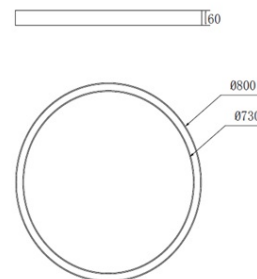

Order number: LG58916WHUPCCT

NOVALOOP Ring Light 120060-60-930/960-6000lm Up/Down Dali Dim

Technical Details:

Luminous Flux:	6000 lm
Light Yield:	110 lm/W
Light Temperature:	3000-6000 K
Light Color:	CCT Select
Color Rendering Index:	≥95 Ra
Color Consistency (SDCM):	<3
Beam Angle:	90 °
Unified Glare Rating (UGR):	<22
Light Emission:	downward
Dimmable:	✓
Method of Dimming:	DALI,Push-Dim
LED-Chip Manufacturer:	Everlight
LED-Chip:	SMD 2835
Number of LED:	624
Ignition Time:	<0,5 s
Input Current:	AC 220 - 240V, 278,1mA, 50/60Hz
Power Consumption:	60 W
Contains Driver:	✓
Power Factor (PF):	>0.97
Input Driver:	lighting track
Output of Driver:	DC 6-42V, 1500mA
CC/CV:	CC
Input Lamp:	Terminal
Switching Cycles:	>100.000
Electrical Protection Class:	II
Ambient Temperature (TA):	-25°C - 45°C

Dimensions:	1200x60 mm
Mounting:	Deckenabhängung
Montageart:	surface mounted
IP Class:	20 (20 room side)
Housing Color	white
Housing Color (RAL Code):	similar 9003
Housing Material:	aluminum
Coating:	powder-coated
Cover:	opal
Net Weight:	7800 g
Type of Packaging:	box
Dimensions of Packaging:	1250x1250x110
Weight incl. Packaging:	11.6 kg
Content Master Package:	1
Weight Master Package:	11,6 kg
Product Line:	Advance Line
Warranty	5 years
Operating Hours:	79.000 h L80/B20
Disposal Obligation:	✓
Customs Tariff Number:	9405119090
Certifications	CE,LM80,SELV
Barcode:	4250557827759
200cm Seilabhängung + Deckenanschlußdose	
DALI Dimmung DT8 dual white	