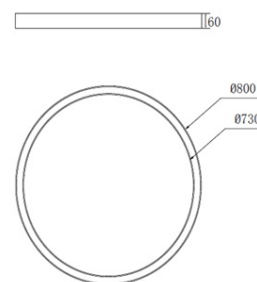

NOVALOOP Ring Light 80060-40-930/960-4000lm Up/Down Dali Dim

Technical Details:

Luminous Flux:	4000 lm
Light Yield:	110 lm/W
Light Temperature:	3000-6000 K
Light Color:	CCT Select
Color Rendering Index:	≥95 Ra
Color Consistency (SDCM):	<3
Beam Angle:	90 °
Unified Glare Rating (UGR):	<22
Light Emission:	downward
Dimmable:	✓
Method of Dimming:	DALI, Push-Dim
LED-Chip Manufacturer:	Everlight
LED-Chip:	SMD 2835
Number of LED:	364
Ignition Time:	<0,5 s
Input Current:	AC 220 - 240V, 187,5mA, 50/60Hz
Power Consumption:	40 W
Contains Driver:	✓
Driver Manufacturer:	Sunricher
Power Factor (PF):	>0.95
Input Driver:	lighting track
Output of Driver:	DC 6-42V, 1050mA
CC/CV:	CC
Input Lamp:	Terminal
Switching Cycles:	>100.000
Electrical Protection Class:	II
Ambient Temperature (TA):	-25°C - 45°C

Dimensions:	800x60 mm
Mounting:	Deckenabhängung
Montageart:	surface mounted
IP Class:	20 (20 room side)
Housing Color	white
Housing Color (RAL Code):	similar 9003
Housing Material:	aluminum
Coating:	powder-coated
Cover:	prismatic
Net Weight:	5500 g
Type of Packaging:	box
Dimensions of Packaging:	850x850x110
Weight incl. Packaging:	7.5 kg
Content Master Package:	1
Weight Master Package:	7,5 kg
Product Line:	Advance Line
Warranty	5 years
Operating Hours:	79.000 h L80/B20
Disposal Obligation:	✓
Customs Tariff Number:	9405119090
Certifications	CE, LM80, SELV
Barcode:	4250557827742
200cm Seilabhängung + Deckenanschlußdose	
DALI Dimmung DT8 Dual White CCT adjust	