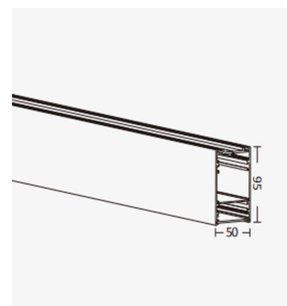

DURATA LINE 80-RGBW-WFL DMX512 Control 8000lm

Technical Details:

Luminous Flux:	8000 lm
LED Output:	80 W
Light Yield:	120 lm/W
Light Temperature:	3000 K
Light Color:	RGBCW
Color Rendering Index:	≥90 Ra
Color Consistency (SDCM):	<3
Beam Angle:	101 °
Unified Glare Rating (UGR):	<22
Light Emission:	downward
Dimmable:	✓
Method of Dimming:	DMX
LED-Chip Manufacturer:	Sanan
LED-Chip:	SMD 5050
Ignition Time:	<0,5 s
Input Current:	AC 200-240V, 0,4mA, 50/60Hz
Power Consumption:	80 W
Contains Driver:	✓
Driver Manufacturer:	Boke
Power Factor (PF):	>0.95
Input Driver:	lighting track
Output of Driver:	DC 24V, 1500mA
CC/CV:	CC
Output Current Adjustable:	✓
Input Lamp:	Power rail
Switching Cycles:	>100.000
Electrical Protection Class:	II
Ambient Temperature (TA):	-25°C - 35°C

Dimensions:	2800x50x60 mm
Mounting:	Decke
Montageart:	surface mounted
IP Class:	20 (20 room side)
IK Code:	05
Housing Color:	white
Housing Color (RAL Code):	similar 9016
Housing Material:	aluminum
Coating:	powder-coated
Special Feature of Housing:	modular
Cover:	opal
Net Weight:	4000 g
Type of Packaging:	box
Dimensions of Packaging:	2820x60x140
Weight incl. Packaging:	5 kg
Content Master Package:	4
Dimensions of Master Package:	2820x60x140 mm
Weight Master Package:	20 kg
Product Line:	Advance Line
Warranty:	5 years
Operating Hours:	50.000 h L80/B50
Disposal Obligation:	✓
Customs Tariff Number:	9405219090
Certifications:	CE
Barcode:	4250557826967
Elegante Lichtlinienleuchte z.B. für Aerobicräume	
Mio. von Farben generierbar über RGBWW	
Farbmischung und Dimmung über DMX512 4Ch.	