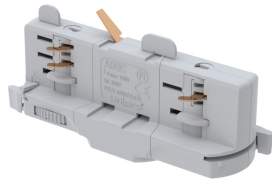

Unipro Abgriff für /Halter

Technical Details:

Information and Downloads:

Housing Color	white
Type:	power take-off
Connection:	electrical
Certifications	CE
Barcode:	6438378096846