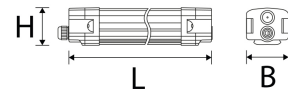

VERSALINK MKII Einspeiser Veko? alte Version

Technical Details:

Input Current:	AC 220-240V, 50/60Hz
CC/CV:	CC
Ambient Temperature (TA):	-20°C - 45°C
Storage Temperature:	-20°C - 55°C

Housing Color	white
Product Line:	Advance Line
Warranty	5 years
Customs Tariff Number:	85369010
Certifications	CE
Barcode:	4250557825267
Einspeiseadapter 230V 5-adrig	