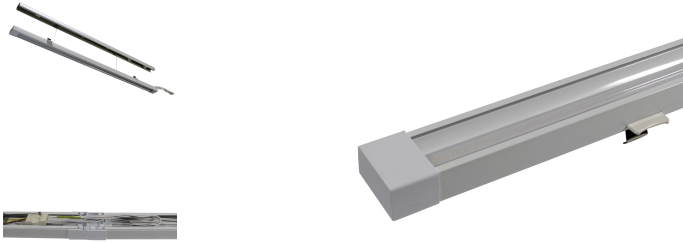

VERSALINK 1500 75W-840-12000LM Flood Dali DIM

Technical Details:

Luminous Flux:	11250 lm
Light Yield:	150 lm/W
Light Temperature:	4000 K
Light Color:	neutralwhite
Color Rendering Index:	≥80 Ra
Color Consistency (SDCM):	<4
Beam Angle:	90 °
Light Emission:	downward
Dimmable:	✓
Method of Dimming:	DALI,Push-Dim
LED-Chip:	SMD 2835
Ignition Time:	<0,5 s
Input Current:	AC 200-240V, 50/60Hz
Power Consumption:	75 W
Contains Driver:	✓
Driver Manufacturer:	Osram
Power Factor (PF):	>0.95
Input Driver:	terminal
CC/CV:	CC
Output Current Adjustable:	✓
Input Lamp:	plug connector
Switching Cycles:	>1.000.000
Electrical Protection Class:	I
Compatible with Emergency Current:	✓
Ambient Temperature (TA):	-20°C - 45°C
Storage Temperature:	-20°C - 55°C

Dimensions:	1531x69x36,5 mm
Mounting:	Decke
Montageart:	surface mounted
IP Class:	20
IK Code:	08
Housing Color	white
Housing Material:	aluminum
Coating:	powder-coated
Special Feature of Housing:	PC Linse
Cover:	klar mit Linsen
Net Weight:	1950 g
Type of Packaging:	box
Weight incl. Packaging:	1.95 kg
Product Line:	Advance Line
Warranty	5 years
Operating Hours:	50.000 h L80/B10
Disposal Obligation:	✓
Customs Tariff Number:	9405499090
Certifications	CE,LM80
Barcode:	4250557820668
Einfache Montage in 22 verschiedene Tragprofile	
optionale Batterienotlichtmodule lieferbar	
Dali dim, Osram LED driver	
7-adrige Verdrahtung/7 wire cable tree	
easy installation, fits into 22 different trunks	