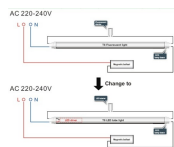

Röhre Performance Grow 1500 23-RED-BLUE

Technical Details:

LED Output:	21 W
Light Color:	red-blue
Color Consistency (SDCM):	<6
Beam Angle:	135 °
Light Emission:	downward
Ignition Time:	<0,5 s
Input Current:	AC 120 - 277V, 26mA, 50/60Hz
Power Consumption:	23 W
Contains Driver:	✓
Power Factor (PF):	>0.95
Switching Cycles:	>30.000
Ambient Temperature (TA):	0°C - 35°C

Dimensions:	26x1500 mm
Length of Tube:	1500 mm
Mounting:	ceiling,wall
Socket:	G13
Rotating Socket:	✓
IP Class:	20
Housing Material:	aluminum
Cover:	clear
Net Weight:	296 g
Type of Packaging:	box
Dimensions of Packaging:	1520x30x30
Weight incl. Packaging:	0.484 kg
Content Master Package:	25
Dimensions of Master Package:	1550x215x215 mm
Weight Master Package:	13,5 kg
Product Line:	Advance Line
Warranty:	2 years
Operating Hours:	50.000 h L70/B50
Disposal Obligation:	✓
Customs Tariff Number:	9405499090
Certifications:	CE
Barcode:	4250557811000
Spezielle LED Röhre für Pflanzen und Blumen	