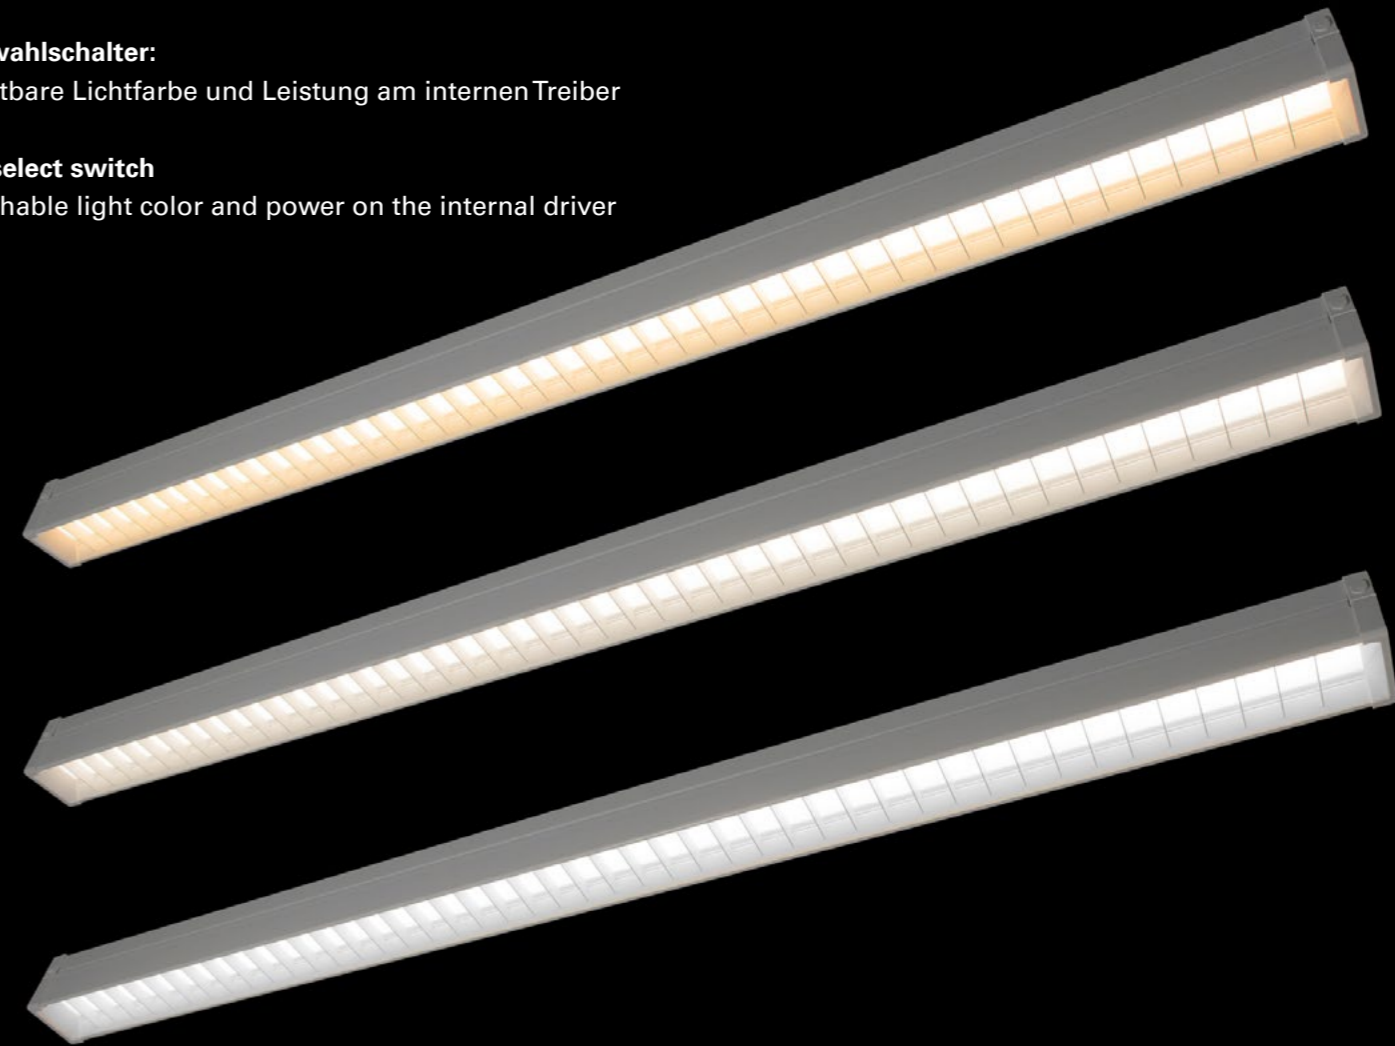

Anwendungsbereiche: / Applications:

Büro, Schule, Kindergarten, Flur, Laufweg, Kassenzone, Labor
Office, school, kindergarten, corridor, walkway, cashier area, laboratory